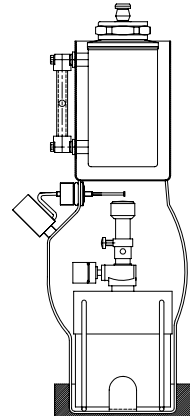

Steam boiler
 Item no.: 550000

Where to use :	With Keofitt steam boiler	
How to use:	Insert on steam boiler.	
Material:		
Steel Parts:	AISI 316L(1.4404)	
Gauge:	Plastic	
Key measurements		
Drawing part A:	90 mm.	3.54 In.
Measurement:	0-250 ml.	0 – 8.5 oz.
Net weight:	0.04 kg./pc	0.09 lb