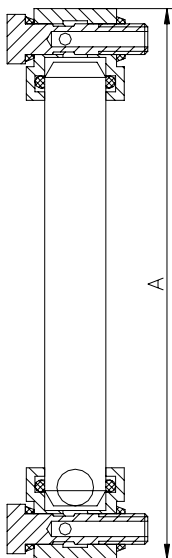

Steam boiler
 Item no.: 550000

Where to use :	With Keofitt steam boiler	
How to use:	Insert on steam boiler.	
Material:		
Steel Parts:	AISI 316L(1.4404)	
Gauge:	Plastic	
Key measurements		
Drawing part A:	90 mm.	3.54 In.
Measurement:	0-250 ml.	0 – 8.5 oz.
Net weight:	0.04 kg./pc	0.09 lb